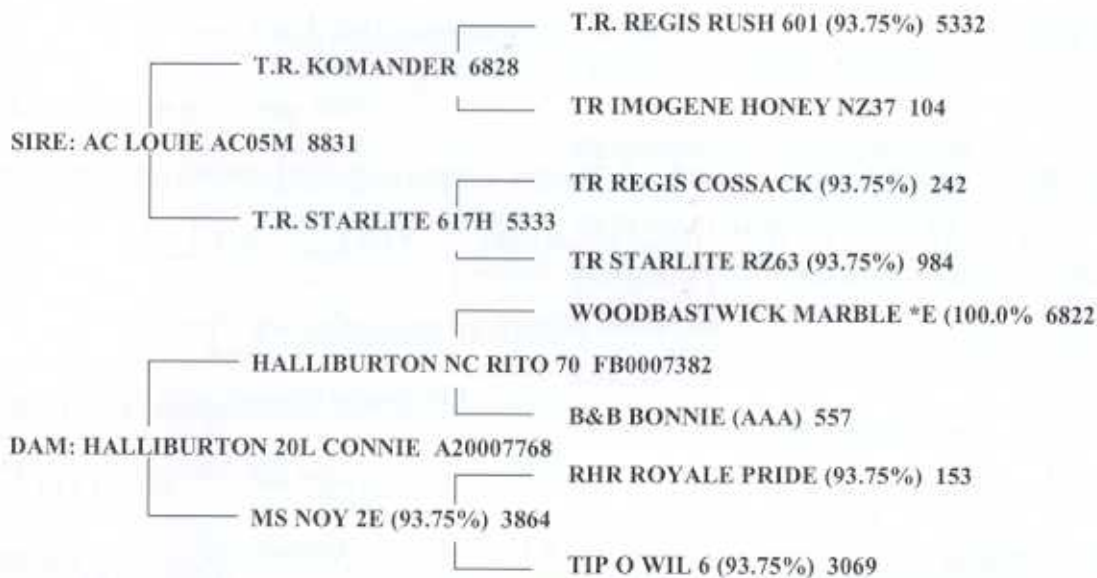

BRITISH WHITE CATTLE ASSOCIATION OF AMERICA

This is to certify, the pedigree of:

Issued 10-16-2010

REGISTRY# 10459
 NAME RLC Farms Nitro
 TATTOO LE: RLC 23S

CALVED 04-04-2006 SEX BULL
 %BW American Fullblood
 HERD ID RLC/23S

BREEDER NAME Ryan Hohenwald

BREEDER ID 2256

DATE 10-06-2010

PRESENT OWNER(S)
 Ryan Hohenwald
 RLC Farms LLC

2256

NAME: RLC Farms Nitro		REGISTRY NO: 10459									
PEDIGREE RELATIONSHIP	PRODUCTION RECORDS										
	CALVING EASE		BIRTH		205 DAY WEIGHT		365 DAY WEIGHT		SCROTAL		
	SCORE	HERDS PROG	WEIGHT RATIO	HERDS PROG	ADJ WGT RATIO	HERDS PROG	ADJ WGT RATIO	HERDS PROG	CIRCUM PROG		
SUBJECT ANIMAL	1		80 101	#Contemp 3		#Contemp		#Contemp			
SUBJECT ANIMALS PROGENY	1	3 29	76	3 29	683	1 2					
SIRE'S PROGENY	1	4 65	78	4 65	434	1 1	1040	1 1			
DAM'S PROGENY	1	2 6	77	2 6							
ADDITIONAL INFORMATION											
					P/S		POLLED				
					COLOR		Standard Marked				
					FRAME SCORE						
					HOW BRED:		PASTURE				
					WEANING GROUP:						
					YEARLING GROUP:						
					BLOOD TYPE CASE #						
					DNA TYPE #						
LINEAR MEASUREMENT	DATE	RUMP LEN	GIRTH	FLANK	RUMP WIDTH	RUMP HEIGHT					
	SCROTAL	SHOULDER	TENDER	RIBEYE	BACK FAT	MARBLING					